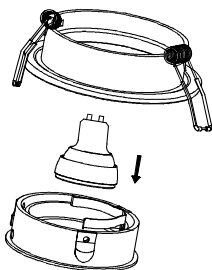

# AZzardo®

LIGHTING

Product Name: CARO R SERIES

Model: AZ2430/AZ2431/AZ2432/AZ5424

Φ85mm ①

②

③

④