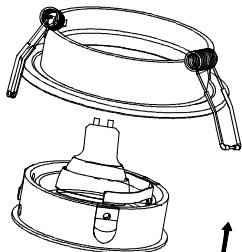

# AZzardo®

LIGHTING

Product Name: CARO R SERIES

Model: AZ2430/AZ2431/AZ2432/AZ5424

Φ85mm ①

②

③

④