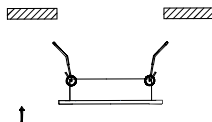

# AZzardo®

LIGHTING

Product Name: CARO R SERIES

Model: AZ2430/AZ2431/AZ2432/AZ5424

Φ85mm ①

②

③

④